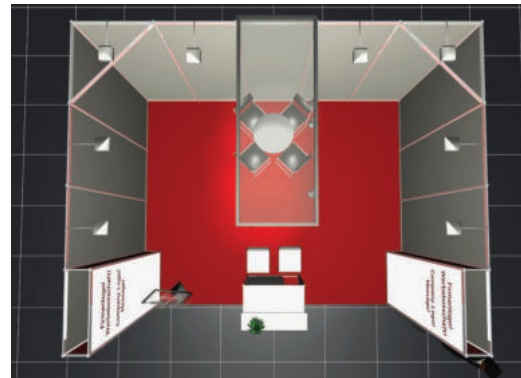

Wandvorbau:

an den äußeren Standseiten montiert, Grundfläche 1,00x0,30x2,50 m Vorderwand mit Digitaldruck, optional auch hinterleuchtet

Double mounted wall:

at both stand corners, built in front of back walls, dimensions 1.00x0.30x2.50 mtrs, front panel incl. print, optional illum. behind panel

Deckenkonstruktion:

AL-Rahmenelement 0,95x2,50 m BxT, mit Gitternetz Deckensegel weiß Vorne Stellwand AL-Rahmenelement 0,95x2,50 BxH mit Stoffbanner bedruckt nach Kundenvorgaben

Ceiling construction:

Al.-frame 0.95x2.50 m with cloth grid white frontpart Al.-wallframe 0.95x2.50 m, with printed cloth panel

Teppichboden:

Expo-Rips nach unserer Farbkarte

Floor carpet:

Expo-Rips according to our available colours

Auf- und Abbau:

nach Vereinbarung, inkl. Grundreinigung vor der Veranstaltung

Construction and dismantling:

by arrangement, including basic cleaning before the event

Standausstattung:

Standgröße in qm	12-20	21-30	>30
Tisch rund Ø 80 cm	1	1	2
Lederstuhl schwarz/chrom	3	4	6
Wandvorbau	1	1	2
Strahler 100W pro 2 qm	bei allen Standgrößen		
3er Steckleiste 230V 1	1	1	2

Stand equipment:

Stand size in sqm	12-20	21-30	>30
Table round Ø 80 cm	1	1	2
Leather chair black/chrome	3	4	6
Double Mounted Wall	1	1	2
Spot 100W per 2 sqm	for all stand sizes		
triple socket 230V	1	1	2

Preis pro qm 178,00€

alle Preise zzgl. 19% MwSt

Price per sqm 178,00€

all prices excluding 19% VAT

Standspezifikationen:

unser Stand hat folgende Maße: _____ m X _____ m
unser Stand hat so viele offene Seiten: _____

stand specifications:

our stand has following dimensions: _____ m X _____ m
our stand has this amount of open sides: _____