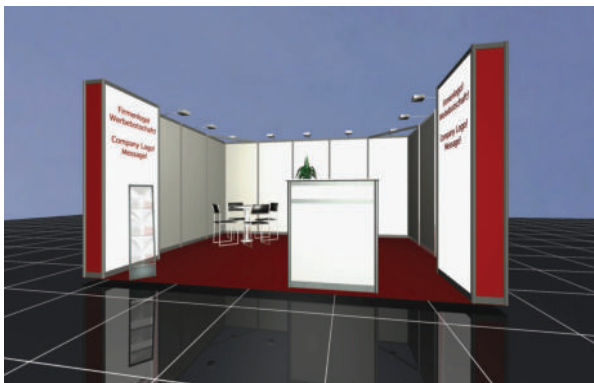

Typ 1 | Type 1

Wir wählen diesen Stand | we choose this stand

☐

Standwände:

an allen geschlossenen Standseiten Octanorm Systemmaterial Alu silberfarben, Wandfüllungen Hartfaser weiß, Wandhöhe 2,50 m

Stand walls:

at all closed stand sides Octanorm system material aluminium silver, with white hardboard panels, Wall height 2.50 mtrs

Wandvorbau:

an den äußeren Standseiten montiert, Grundfläche 1,00x0,30x2,50 m Vorderwand mit Digitaldruck, optional auch hinterleuchtet

Double mounted wall:

at both stand corners, built in front of back walls, dimensions 1.00x0.30x2.50 mtrs, front panel incl. print, optional illum. behind panel

Teppichboden:

Expo-Rips nach unserer Farbkarte

Floor carpet:

Expo-Rips according to our available colours

Auf- und Abbau:

nach Vereinbarung, inkl. Grundreinigung vor der Veranstaltung

Construction and dismantling:

by arrangement, including basic cleaning before the event

Standausstattung:

Standgröße in qm	9-20	21-30	>30
Tisch rund ø 80 cm	1	1	2
Lederstuhl schwarz/chrom	3	4	6
Wandvorbau	1	1	2
Strahler 100W pro 2 qm	bei allen Standgrößen		
3er Steckleiste 230V 1	1	1	2

Stand equipment:

Stand size in sqm	9-20	21-30	>30
Table round ø 80 cm	1	1	2
Leather chair black/chrome	3	4	6
Double Mounted Wall	1	1	2
Spot 100W per 2 sqm	for all stand sizes		
triple socket 230V	1	1	2

Preis pro qm 128,00€

alle Preise zzgl. 19% MwSt

Price per sqm 128,00€

all prices excluding 19% VAT

Standspezifikationen:

unser Stand hat folgende Maße: _____ m X _____ m
unser Stand hat so viele offene Seiten: _____

stand specifications:

our stand has following dimensions: _____ m X _____ m
our stand has this amount of open sides: _____