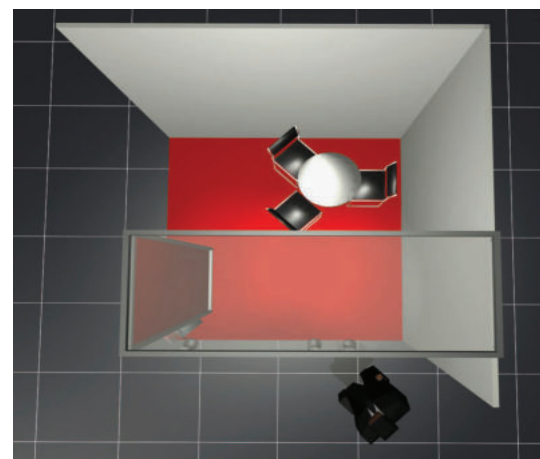

Typ 3 | Type 3

Wir wählen diesen Stand | we choose this stand

☐

Standwände:

an allen geschlossenen Standseiten MBA Systemwände white, ohne Unterbrechung
im Wandverlauf durch Stützen, Wandhöhe 2,50 m

Stand walls:

at all closed stand sides MBA system walls white, without breaks caused of pillars in
wall flow, wall height 2.50 mtrs

Deckenkonstruktion:

AL-Rahmenelement 0,95x2,50 m BxT, mit Gitternetz Deckensegel weiß Vorne Stellwand AL-Rahmenelement 0,95x2,50 BxH mit Stoffbanner bedruckt nach Kundenvorgaben

Ceiling construction:

Al.-frame 0.95x2.50 m with cloth grid white frontpart Al.-wallframe 0.95x2.50 m, with printed cloth panel

Teppichboden:

Expo-Rips nach unserer Farbkarte

Floor carpet:

Expo-Rips according to our available colours

Auf- und Abbau:

nach Vereinbarung, inkl. Grundreinigung vor der Veranstaltung

Construction and dismantling:

by arrangement, including basic cleaning before the event

Standausstattung:

Standgröße in qm	12-20	21-30	>30
Tisch rund ø 80 cm	1	1	2
Lederstuhl schwarz/chrom	3	4	6
Wandvorbau	1	1	2
Strahler 100W pro 2 qm	bei allen Standgrößen		
3er Steckleiste 230V 1	1	1	2

Stand equipment:

Stand size in sqm	12-20	21-30	>30
Table round ø 80 cm	1	1	2
Leather chair black/chrome	3	4	6
Double Mounted Wall	1	1	2
Spot 100W per 2 sqm	for all stand sizes		
triple socket 230V	1	1	2

Preis pro qm 219,00€

alle Preise zzgl. 19% MwSt

Price per sqm 219,00€

all prices excluding 19% VAT

Standspezifikationen:

unser Stand hat folgende Maße: _____ m X _____ m
unser Stand hat so viele offene Seiten: _____

stand specifications:

our stand has following dimensions: _____ m X _____ m
our stand has this amount of open sides: _____